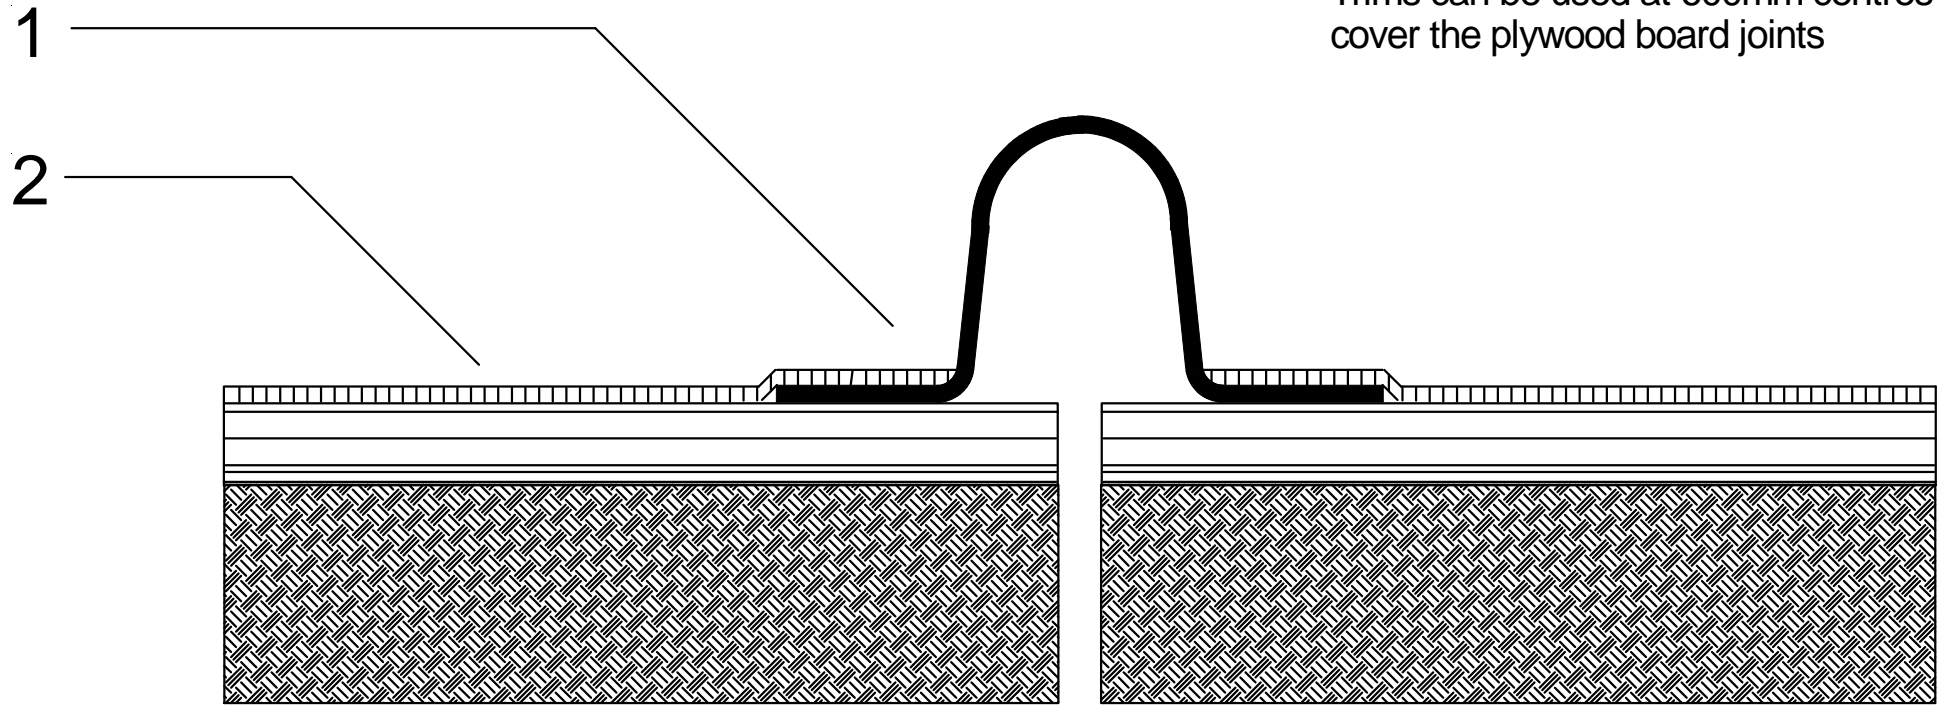

- 1. Polyroof 'Lead Roll Effect' Trim
- 2. Protec Membrane on WISA / Finnforest II/III Plywood

NB :  
 Trims can be used at 600mm centres to cover the plywood board joints

Polyroof Products Limited  
 Furness House  
 Castle Park Industrial Estate  
 Flint  
 Flintshire  
 CH6 5XA  
 Tel : 01352 735 135  
 Fax : 01352 735 182  
 email : technical@polyroof.co.uk  
 web : www.polyroof.co.uk

Reference  
**Fig 3.26**

Title  
**Lead Roll Effect Detail**

Scale  
**N.T.S.**

Drawn By  
**C.L.**

Date  
**10/11/2009**

**Protec System**