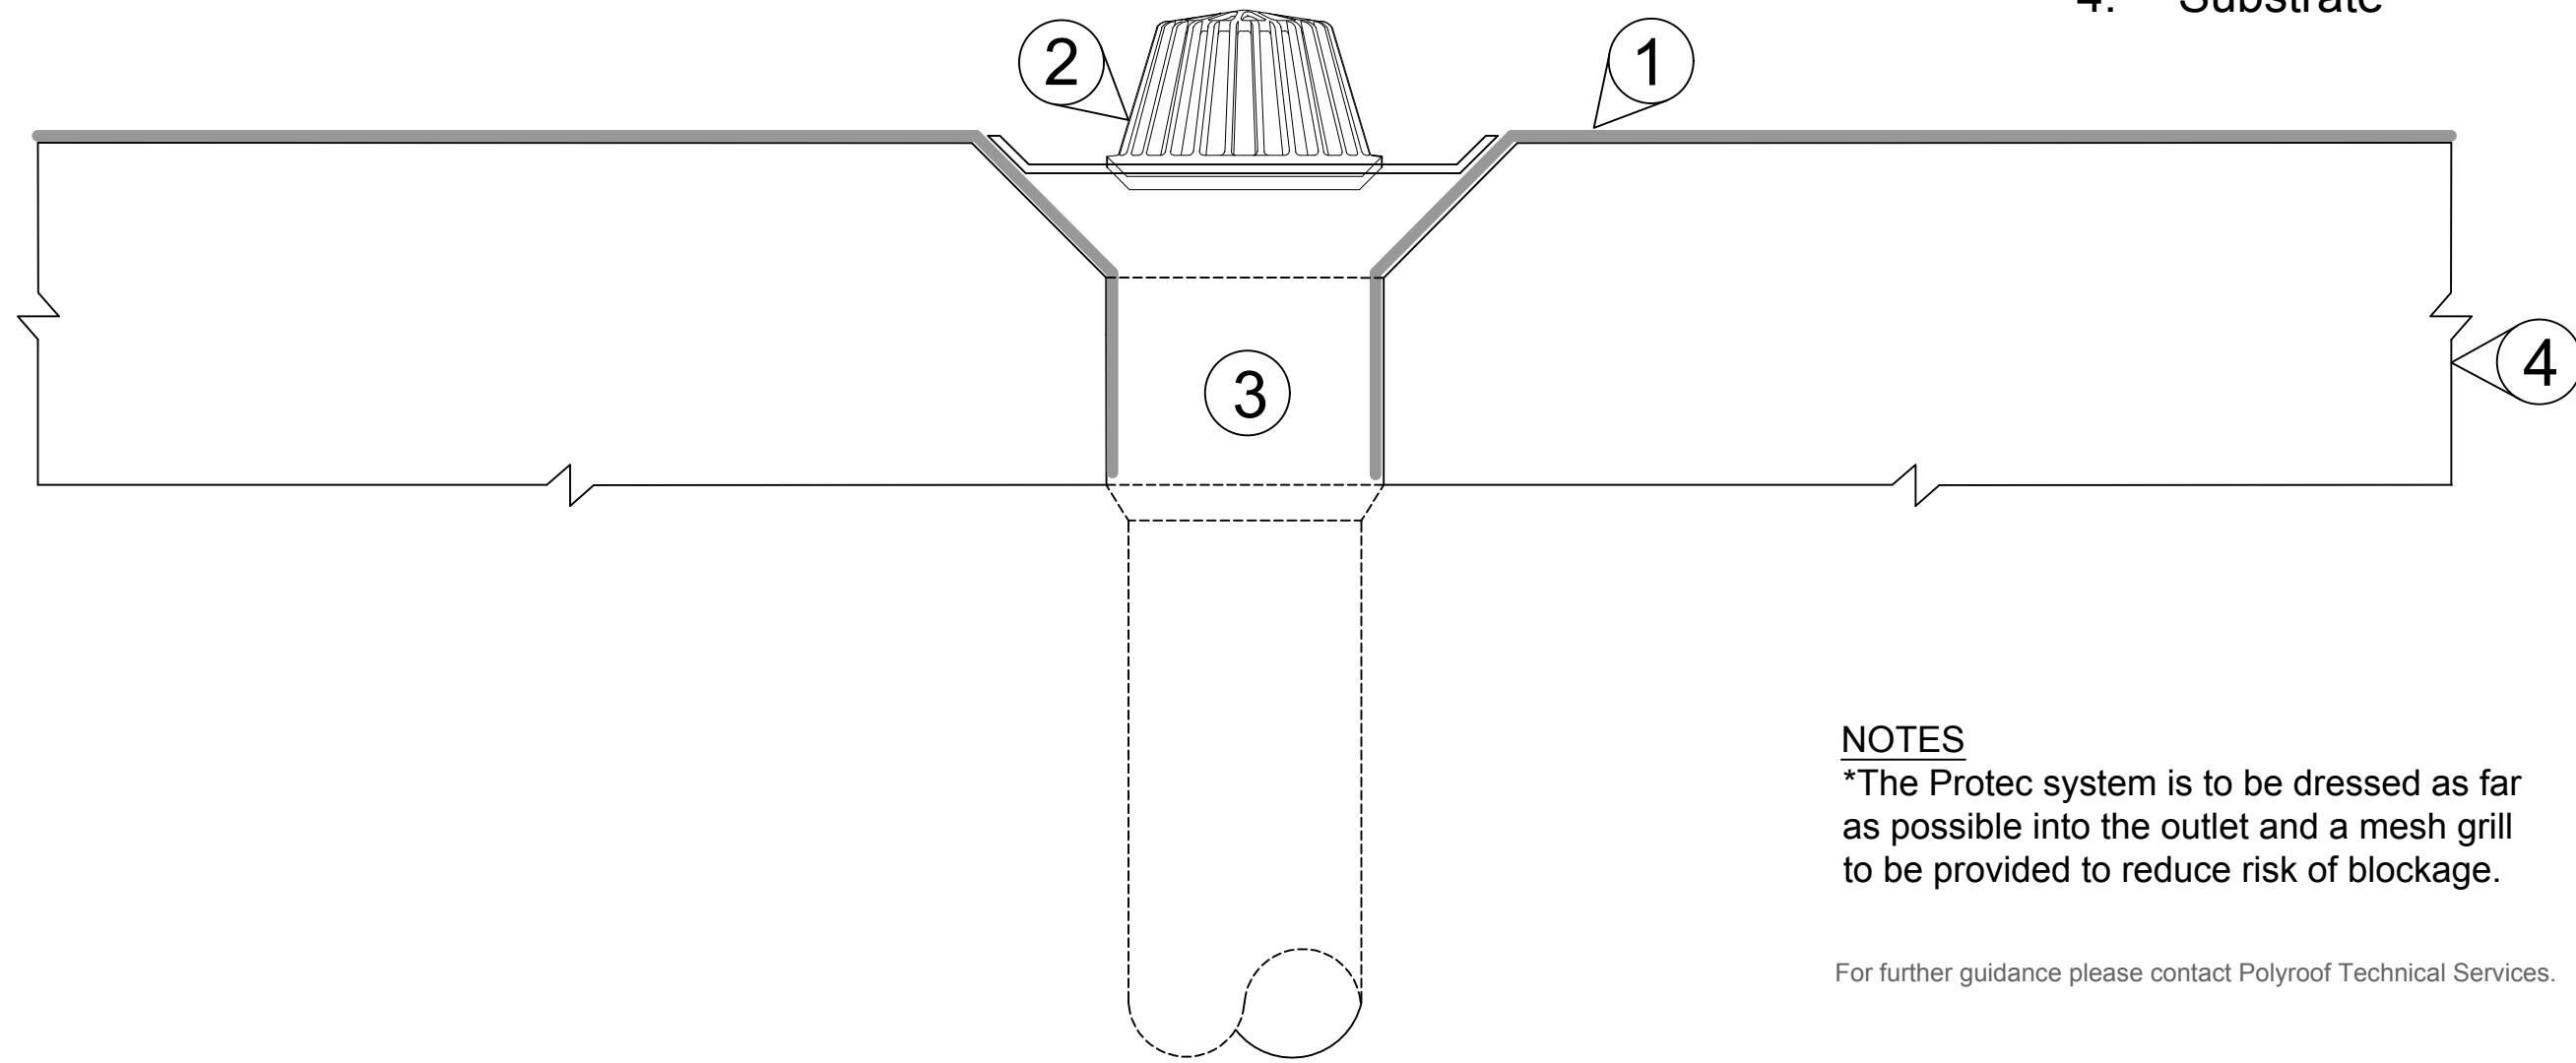

1. Protec System
2. Leaf Guard
3. Internal Outlet\*
4. Substrate

**NOTES**

\*The Protec system is to be dressed as far as possible into the outlet and a mesh grill to be provided to reduce risk of blockage.

For further guidance please contact Polyroof Technical Services.

Title: Internal Outlet

System: Protec

Ref: 3.51

Scale: NTS  
(Do Not Scale From Drawing)

Drawn: OM

Date: 10/05/16